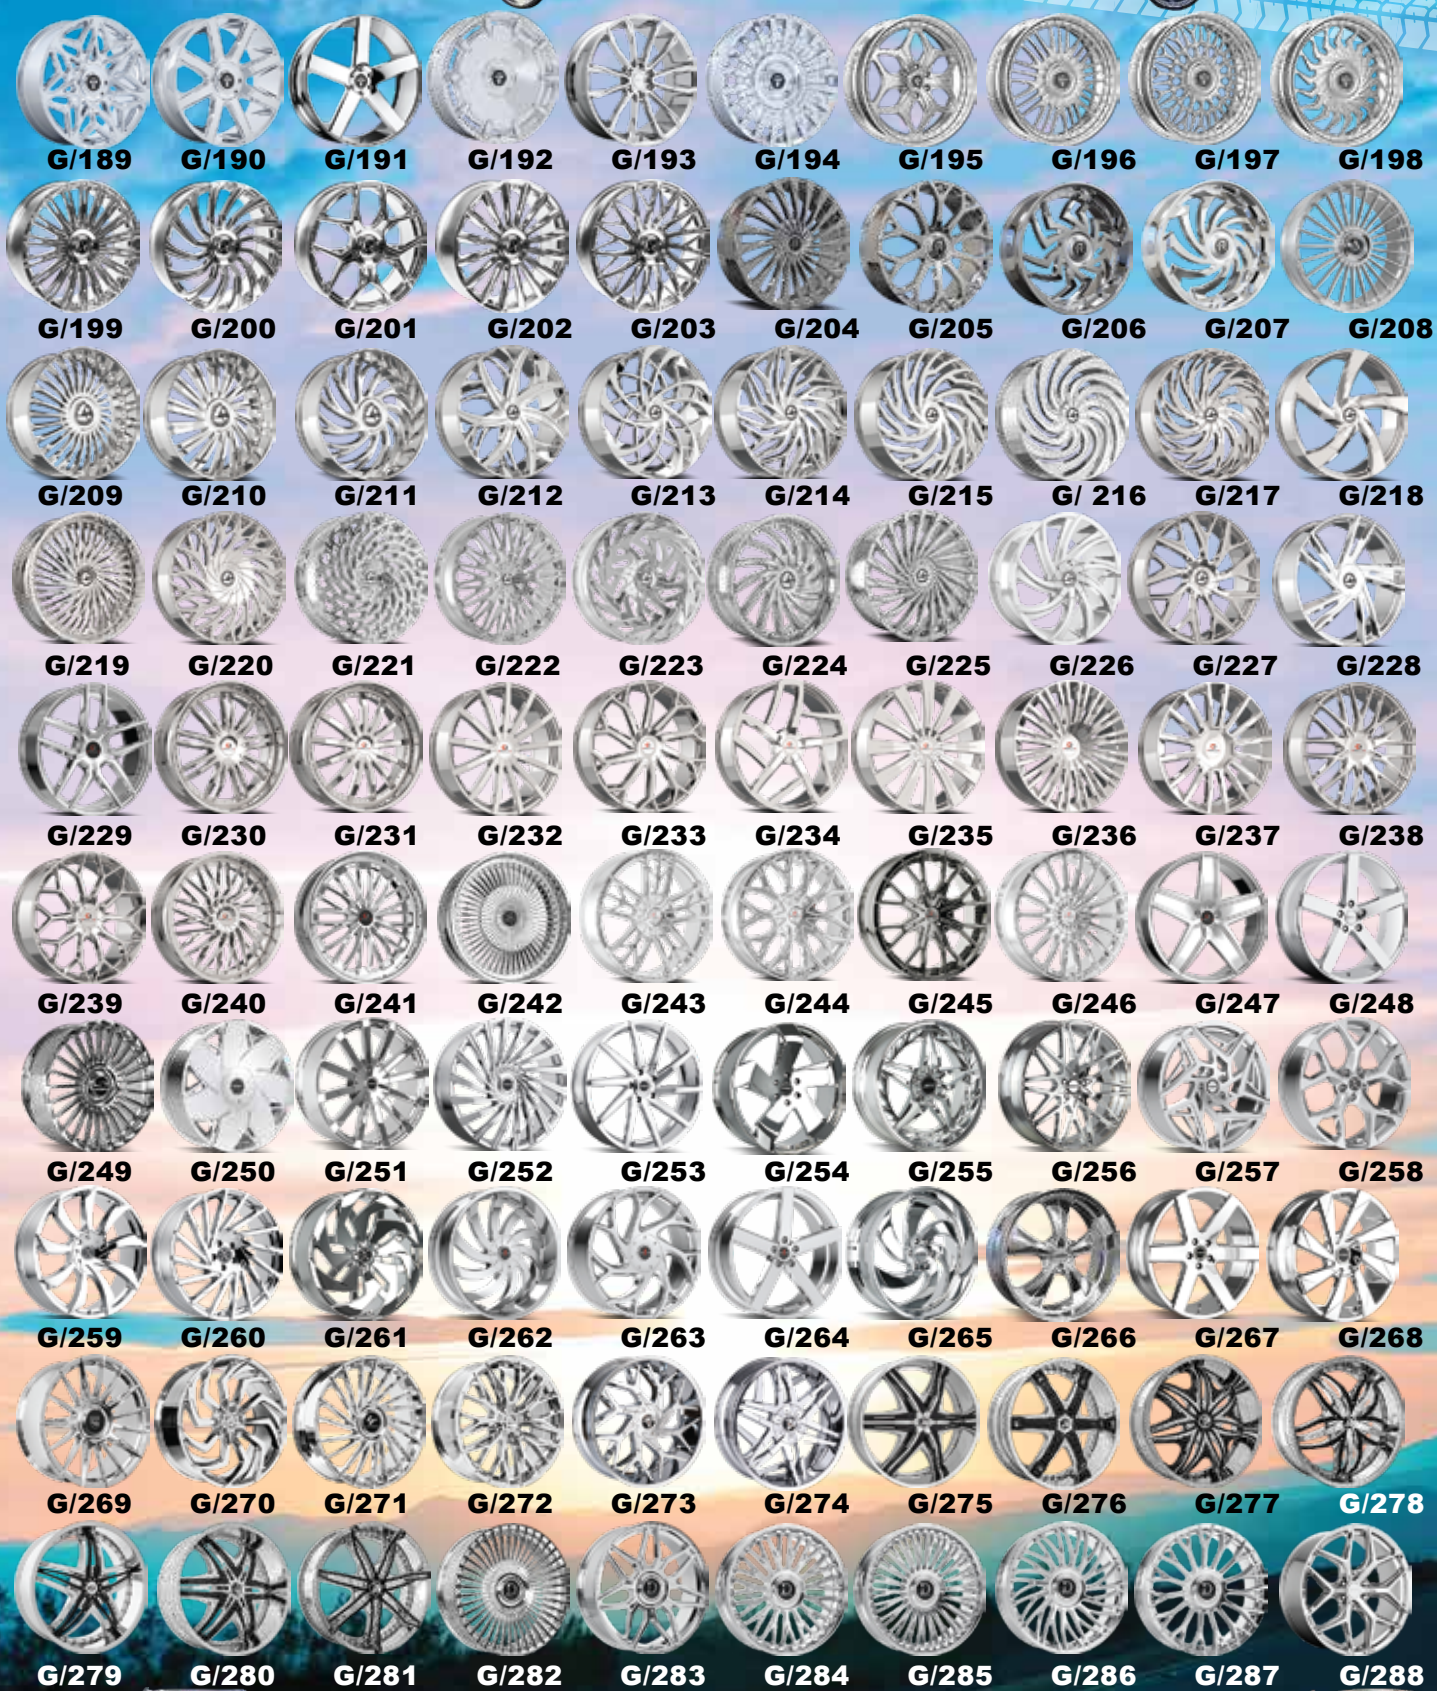

### 2026

**SPECIAL PRICE ON VOGUE TIRES & WIRE WHEELS**

### 2026

**CALL GOR SPECIAL PRICE ON OGGROAD TIRES**

2026

2026

2026

G/289 G/290 G/291 G/292 G/293 G/294 G/295 G/296 G/297

G/298 G/299 G/300 G/301 G/302 G/303 G/304 G/305 G/306

G/307 G/308 G/309 G/310 G/311 G/312 G/313 G/314 G/315

G/316 G/317 G/318 G/319 G/320 G/321 G/322 G/323 G/324

G/325 G/326 G/327 G/328 G/329 G/330 G/331 G/332 G/333

G/334 G/335 G/336 G/337 G/338 G/339 G/340 G/341 G/342

G/343 G/344 G/345 G/346 G/347 G/348 G/349 G/350 G/351

G/352 G/353 G/354 G/355 G/356 G/357 G/358 G/359 G/360

G/361 G/362 G/363 G/364 G/365 G/366 G/367 G/368 G/369

G/370 G/371 G/372 G/373 G/374 G/375 G/376 G/377 G/378

2026